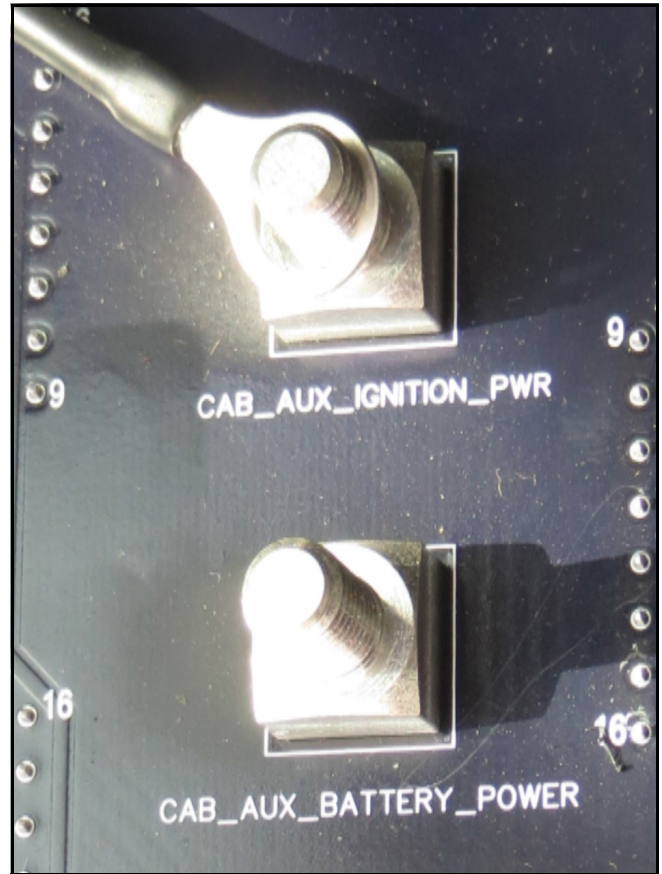

### Key Switched Power Harness

- Models - AGCO RoGator 700/900/1100/1300, John Deere R Series Sprayers, Apache (2014 and up), Miller/New Holland

KIT NUMBER- 120136-050		
PART NUMBER	DESCRIPTION	DESCRIPTION
120139-004	Key Switched Power Harness	RoGator 700/900/1100/1300, John Deere R Series Sprayers
120139-003	Key Switched Power Harness	2014 Apache
120139-002	Key Switched Power Harness	Miller and New Holland

For safety information see the system and machine manuals.

**[Figure 1]** - AGCO RoGator 700

Front right side floorboard kick panel

Figure 1

**[Figure 3]** - AGCO RoGator 900/1100/1300

Next to the right side console

**Figure 2**

**[Figure 3]** - John Deere R Series

Front right side kick panel, below the console

**Figure 3**

**[Figure 4]** - 2014 Apache

Below the armrest on the fuse panel board

**Figure 4**

**[Figure 5]** - Miller/New Holland

Front right side of cab post

**Figure 5**