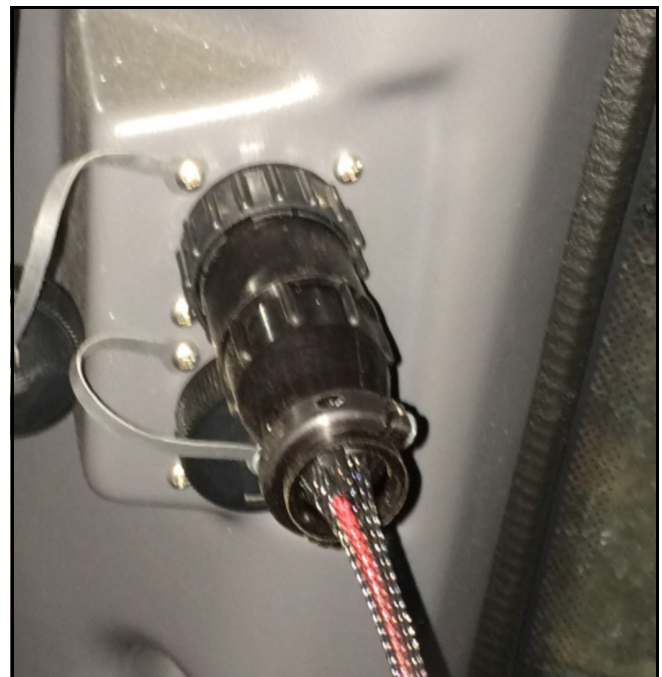

[Figure 4] - 2014 Apache

Below the armrest on the fuse panel board

[Figure 5] - Miller/New Holland

Front right side of cab post

Figure 5